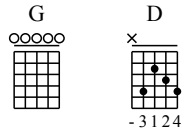

# Hot Corn Cold Corn

arr. Martin Fridrich

Flatt & Scruggs

Open G Tuning  
① = D ④ = D  
② = B ⑤ = G  
③ = G

Moderate ♩ = 140

1

sl G D sl sl

5