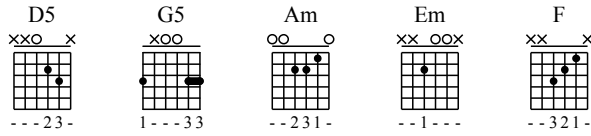

WHISKY SHOT

Music by Jakub Racek

Capo. 2 fret

Moderately Fast $\text{♩} = 220$

1 D5 G5

Musical notation for measures 1-4. Measure 1: D5 chord, notes 3-1-2-3-1-2. Measure 2: D5 chord, notes 0-1-2-0-1-0-3-0-3. Measure 3: G5 chord, notes 0-3-0-3-0-2-3-0. Measure 4: G5 chord, notes 2-0-3-5-0. Includes guitar chord diagrams below the staff.

5 D5 G5 D5

Musical notation for measures 5-8. Measure 5: D5 chord, notes 0-2-3-1-2-3-1-2. Measure 6: D5 chord, notes 0-1-2-0-1-0-3-0-3. Measure 7: G5 chord, notes 0-3-0-3-0-2-3-0. Measure 8: D5 chord, notes 2-0-3-4-0. Includes guitar chord diagrams below the staff.

9 Am Em F G5 Am

Musical notation for measures 9-13. Measure 9: Am chord, notes 2-2-0-1. Measure 10: Em chord, notes 0-1-0-0. Measure 11: F chord, notes 2-1-1-2-0-3-0. Measure 12: G5 chord, notes 2-1-0-5-4. Measure 13: Am chord, notes 2-2-0-1. Includes guitar chord diagrams below the staff.

14 Em F G5

Musical notation for measures 14-17. Measure 14: Em chord, notes 0-1-0-0. Measure 15: F chord, notes 2-1-2-0-3-0. Measure 16: G5 chord, notes 2-1-0-2-0-3. Measure 17: G5 chord, notes 2-1-0-2-0-3. Includes guitar chord diagrams below the staff.